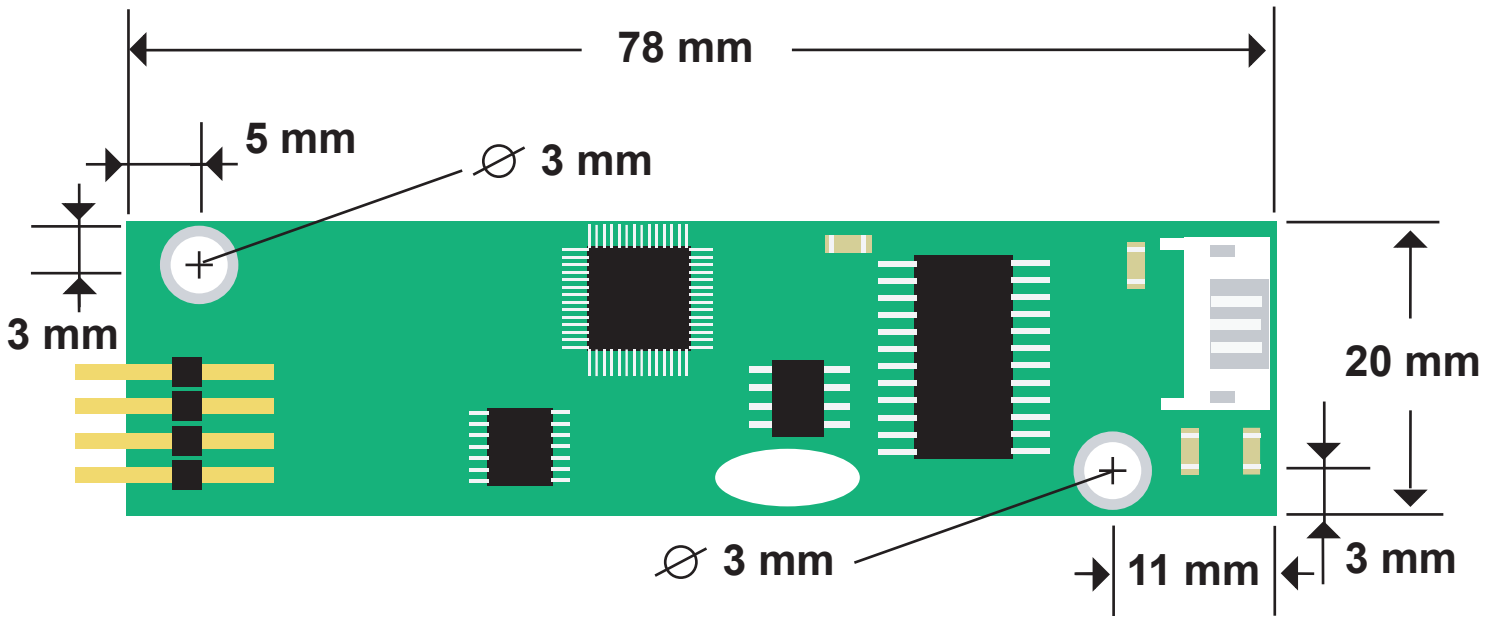

Resistive Controller

8-Wire USB

8-Wire RS232/ PS2